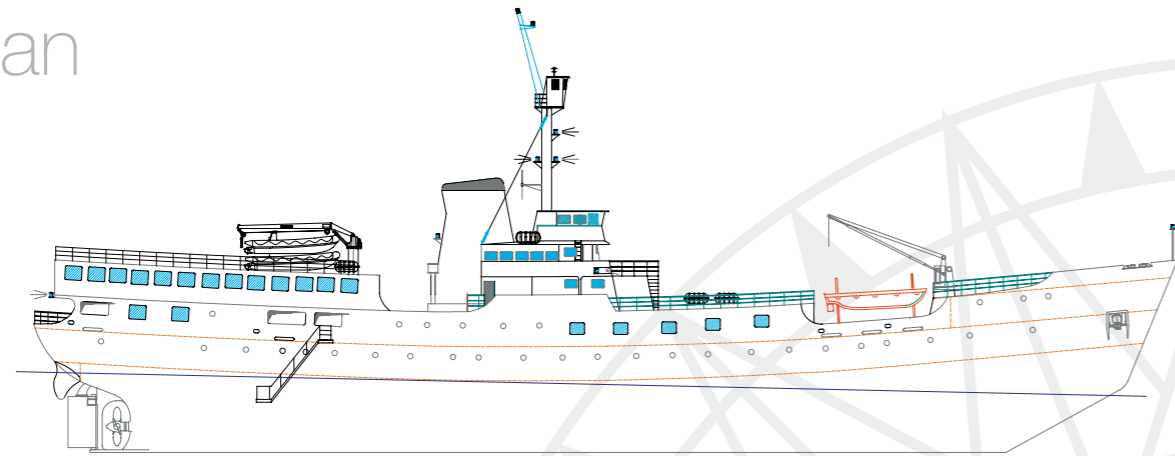

Deck Plan

40 Outside Double Staterooms Located in 4 Decks

Cape Horn Deck
2 Suites
140 sq.ft / 14,6m²
Tub and 7 windows
Queen Bed

Piloto Pardo Deck
2 Suites
128 sq.ft / 12,8 m²
Tub and 3 windows
1 Suite - Queen Bed
1 suite - Twin Bed

Shackleton Deck
17 superior Staterooms
90 sq.ft / 9 m²
Shower and 1 Window
7 Staterooms - Queen Bed
10 Staterooms - Twin Bed

Amundsen Deck
19 Staterooms
86 sq.ft / 8,6 m²
Shower and 1 Porthole
4 Staterooms - Queen Bed
15 Staterooms - Twin Bed