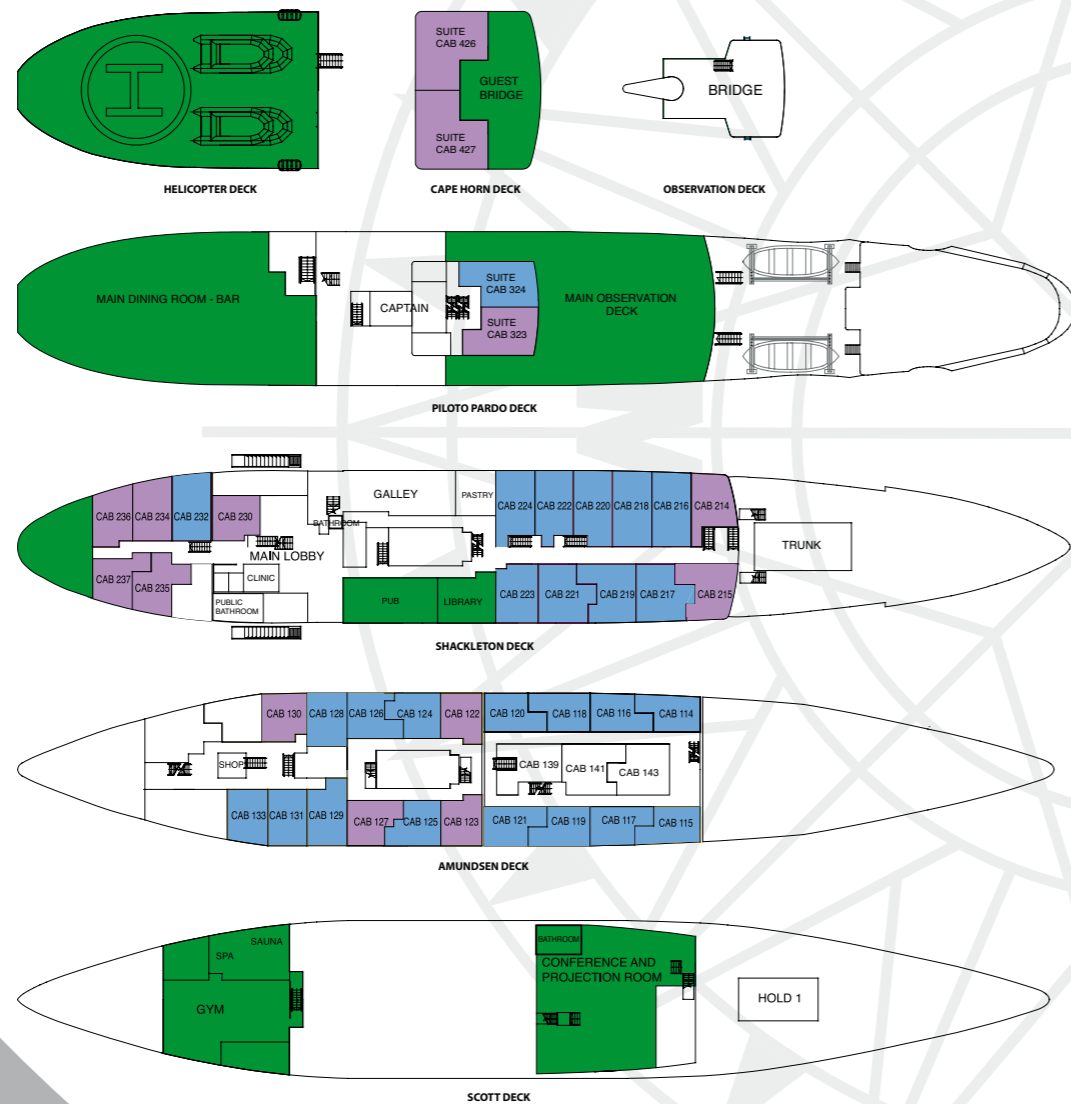

Deck Plan

40 Outside Double Staterooms Located in 4 Decks

Cape Horn Deck
2 Suites
140 sq.ft / 14,6m²
Tub and 7 windows
Queen Bed

Piloto Pardo Deck
2 Suites
128 sq.ft / 12,8 m²
Tub and 3 windows
1 Suite - Queen Bed
1 suite - Twin Bed

Shackleton Deck
17 superior Staterooms
90 sq.ft / 9 m²
Shower and 1 Window
7 Staterooms - Queen Bed
10 Staterooms - Twin Bed

Amundsen Deck
19 Staterooms
86 sq.ft / 8,6 m²
Shower and 1 Porthole
4 Staterooms - Queen Bed
15 Staterooms - Twin Bed