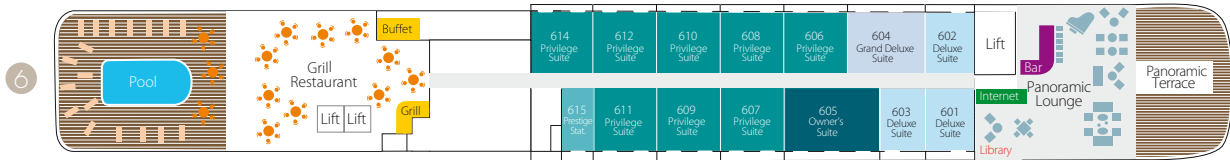

Deck Plans

Deck 6 - LE LYRIAL

Deck 6 - LE BORÉAL - L'AUSTRAL - LE SOLÉAL

SOLÉAL configuration: (1) Hammam (2) Locker (3) Massage / LYRIAL configuration : (1) Hammam (2) Massage (3) Massage

- 2 Gastronomic Restaurant - Marina
- 3 28 Deluxe staterooms with private balcony
8 Superior staterooms - Main Lounge - Shop - Reception desk - Excursion desk - Medical center
- 4 35 Prestige staterooms with private balcony
Theater
- 5 37 Prestige staterooms with private balcony (with 22 Prestige staterooms convertible into 11 Prestige suites) - Fitness - Beauty Corner Sothys™: Balneo, Hammam, Massage, Hairdresser - Relaxation room - Image & photo desk - Bridge
- 6 BORÉAL, AUSTRAL, SOLÉAL : Owner's Suite - 3 Deluxe Suites with private balcony - 20 Prestige staterooms with private balcony (with 18 Prestige staterooms convertible into 9 Prestige suites) - LYRIAL : Owner's Suite - 3 Deluxe Suites with private balcony - 1 Grand Deluxe Suite - 8 Privilege Suites - 1 Prestige stateroom - Pool - Grill Restaurant - Internet space - Library - Panoramic lounge - Panoramic terrace

- Owner's Suite
Deck 6
- Privilege Suites (398 sq.ft. + 86 sq.ft. private balcony)
Deck 6 - LE LYRIAL
- Prestige Suites (398 sq.ft. + 86 sq.ft. private balcony)
Decks 6 - 5 (except LE LYRIAL)
- Grand Deluxe Suites (484 sq.ft. + 97 sq.ft. private balcony)
Deck 6 - LE LYRIAL
- Deluxe Suites (290 sq.ft. + 54 sq.ft. private balcony)
Deck 6
- Prestige Stateroom (200 sq.ft. + 43 sq.ft. private balcony)
Decks 4 - 5 - 6
- Deluxe Stateroom (200 sq.ft. + 43 sq.ft. private balcony)
Deck 3
- Supérieures Stateroom (226 sq.ft.)
Deck 3