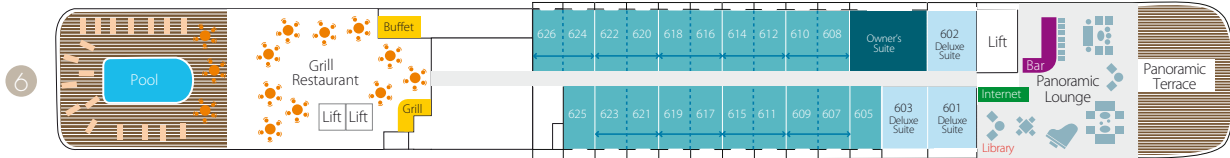

Deck Plans

Deck 6 - LE LYRIAL

Deck 6 - LE BORÉAL - L'AUSTRAL - LE SOLÉAL

SOLÉAL configuration: (1) Hammam (2) Locker (3) Massage / LYRIAL configuration : (1) Hammam (2) Massage (3) Massage

- 2 Gastronomic Restaurant - Marina
- 3 28 Deluxe staterooms with private balcony
8 Superior staterooms - Main Lounge - Shop - Reception desk - Excursion desk - Medical center
- 4 35 Prestige staterooms with private balcony
Theater
- 5 37 Prestige staterooms with private balcony (with 22 Prestige staterooms convertible into 11 Prestige suites) - Fitness - Beauty Corner Sothys™: Balneo, Hammam, Massage, Hairdresser - Relaxation room - Image & photo desk - Bridge
- 6 BORÉAL, AUSTRAL, SOLÉAL : Owner's Suite - 3 Deluxe Suites with private balcony - 20 Prestige staterooms with private balcony (with 18 Prestige staterooms convertible into 9 Prestige suites) - LYRIAL : Owner's Suite - 3 Deluxe Suites with private balcony - 1 Grand Deluxe Suite - 8 Privilege Suites - 1 Prestige stateroom - Pool - Grill Restaurant - Internet space - Library - Panoramic lounge - Panoramic terrace

- Owner's Suite
Deck 6
- Privilege Suites (398 sq.ft. + 86 sq.ft. private balcony)
Deck 6 - LE LYRIAL
- Prestige Suites (398 sq.ft. + 86 sq.ft. private balcony)
Decks 6 - 5 (except LE LYRIAL)
- Grand Deluxe Suites (484 sq.ft. + 97 sq.ft. private balcony)
Deck 6 - LE LYRIAL
- Deluxe Suites (290 sq.ft. + 54 sq.ft. private balcony)
Deck 6
- Prestige Stateroom (200 sq.ft. + 43 sq.ft. private balcony)
Decks 4 - 5 - 6
- Deluxe Stateroom (200 sq.ft. + 43 sq.ft. private balcony)
Deck 3
- Supérieures Stateroom (226 sq.ft.)
Deck 3