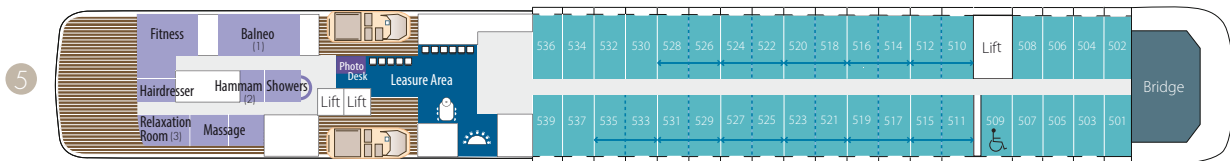

Deck Plans

Deck 6 - LE LYRIAL

Deck 6 - LE BORÉAL - L'AUSTRAL - LE SOLÉAL

SOLÉAL configuration: (1) Hammam (2) Locker (3) Massage / LYRIAL configuration : (1) Hammam (2) Massage (3) Massage

- 2 Gastronomic Restaurant - Marina
- 3 28 Deluxe staterooms with private balcony
8 Superior staterooms - Main Lounge - Shop - Reception desk - Excursion desk - Medical center
- 4 35 Prestige staterooms with private balcony
Theater
- 5 37 Prestige staterooms with private balcony (with 22 Prestige staterooms convertible into 11 Prestige suites) - Fitness - Beauty Corner Sothys™: Balneo, Hammam, Massage, Hairdresser - Relaxation room - Image & photo desk - Bridge
- 6 BORÉAL, AUSTRAL, SOLÉAL : Owner's Suite - 3 Deluxe Suites with private balcony - 20 Prestige staterooms with private balcony (with 18 Prestige staterooms convertible into 9 Prestige suites) - LYRIAL : Owner's Suite - 3 Deluxe Suites with private balcony - 1 Grand Deluxe Suite - 8 Privilege Suites - 1 Prestige stateroom - Pool - Grill Restaurant - Internet space - Library - Panoramic lounge - Panoramic terrace

- Owner's Suite
Deck 6
- Privilege Suites (398 sq.ft. + 86 sq.ft. private balcony)
Deck 6 - LE LYRIAL
- Prestige Suites (398 sq.ft. + 86 sq.ft. private balcony)
Decks 6 - 5 (except LE LYRIAL)
- Grand Deluxe Suites (484 sq.ft. + 97 sq.ft. private balcony)
Deck 6 - LE LYRIAL
- Deluxe Suites (290 sq.ft. + 54 sq.ft. private balcony)
Deck 6
- Prestige Stateroom (200 sq.ft. + 43 sq.ft. private balcony)
Decks 4 - 5 - 6
- Deluxe Stateroom (200 sq.ft. + 43 sq.ft. private balcony)
Deck 3
- Supérieures Stateroom (226 sq.ft.)
Deck 3