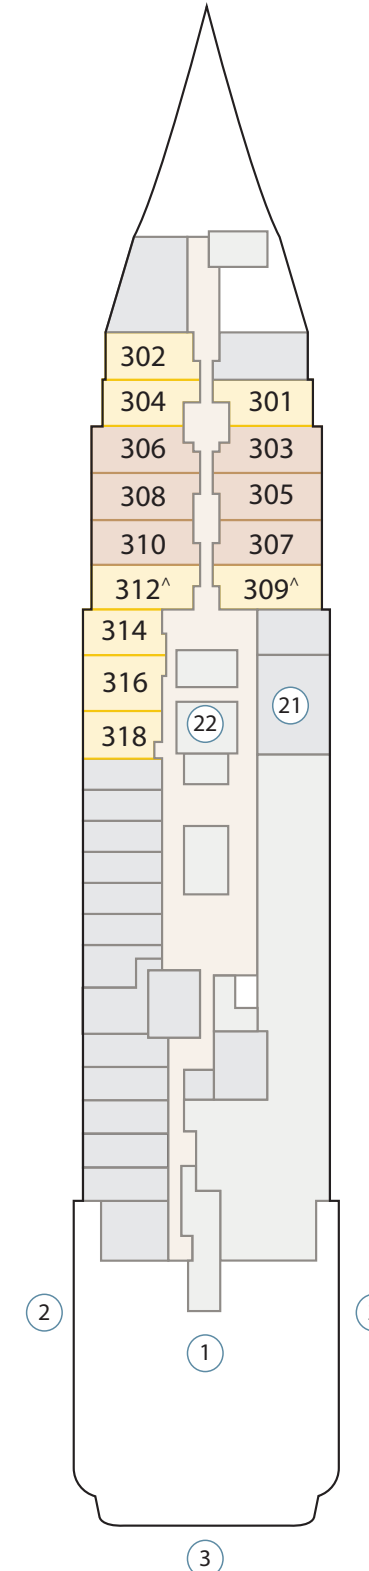

The Greg Mortimer Deck Plan

Deck 8

Deck 7

Deck 6

Deck 5

Deck 4

Deck 3

Cabin Category

- Aurora Stateroom Triple
- Aurora Stateroom Twin
- Balcony Stateroom - C
- Balcony Stateroom - B
- Balcony Stateroom - A
- Balcony Stateroom Superior (formerly Balcony Suite)
- Junior Suite
- Captain's Suite

Ship Features

- ① Change room / mudroom
- ② Zodiac-loading platforms
- ③ Activity launching platform
- ④ Lecture theatre & lounge
- ⑤ Assembly station
- ⑥ Reception
- ⑦ Ship shop
- ⑧ Dining room
- ⑨ Optional private dining room[#]
- ⑩ Library
- ⑪ Gym
- ⑫ Wellness centre / sauna
- ⑬ Sun deck
- ⑭ Observation lounge
- ⑮ Top deck
- ⑯ Bars
- ⑰ Viewing platforms
- ⑱ Hydraulic viewing platforms
- ⑲ Observation decks
- ⑳ Jacuzzis / plunge pools
- ㉑ Medical clinic
- ㉒ Elevator
- ㉓ Bridge