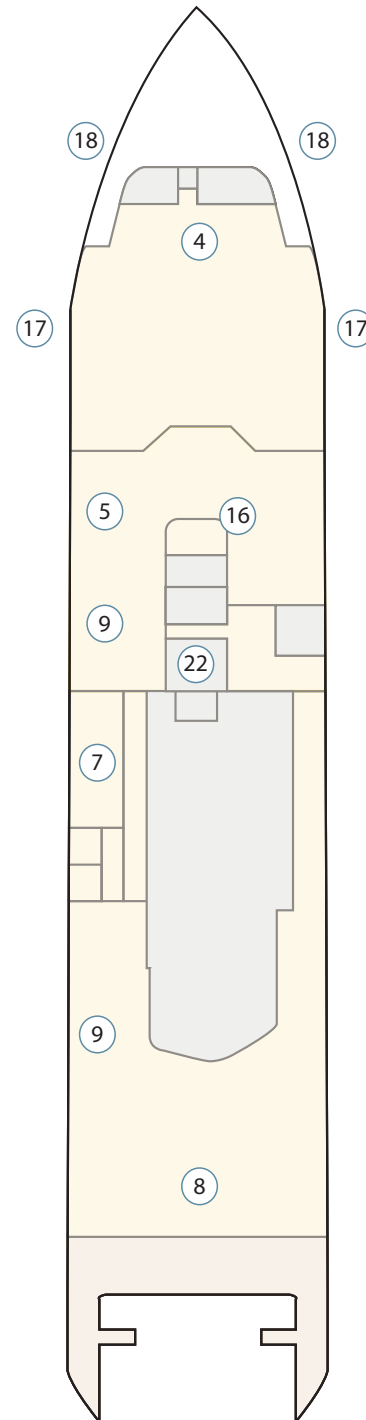

The Greg Mortimer Deck Plan

Deck 8

Deck 7

Deck 6

Deck 5

Deck 4

Deck 3

Cabin Category

- Aurora Stateroom Triple
- Aurora Stateroom Twin
- Balcony Stateroom - C
- Balcony Stateroom - B
- Balcony Stateroom - A
- Balcony Stateroom Superior (formerly Balcony Suite)
- Junior Suite
- Captain's Suite

Ship Features

- ① Change room / mudroom
- ② Zodiac-loading platforms
- ③ Activity launching platform
- ④ Lecture theatre & lounge
- ⑤ Assembly station
- ⑥ Reception
- ⑦ Ship shop
- ⑧ Dining room
- ⑨ Optional private dining room[#]
- ⑩ Library
- ⑪ Gym
- ⑫ Wellness centre / sauna
- ⑬ Sun deck
- ⑭ Observation lounge
- ⑮ Top deck
- ⑯ Bars
- ⑰ Viewing platforms
- ⑱ Hydraulic viewing platforms
- ⑲ Observation decks
- ⑳ Jacuzzis / plunge pools
- ㉑ Medical clinic
- ㉒ Elevator
- ㉓ Bridge