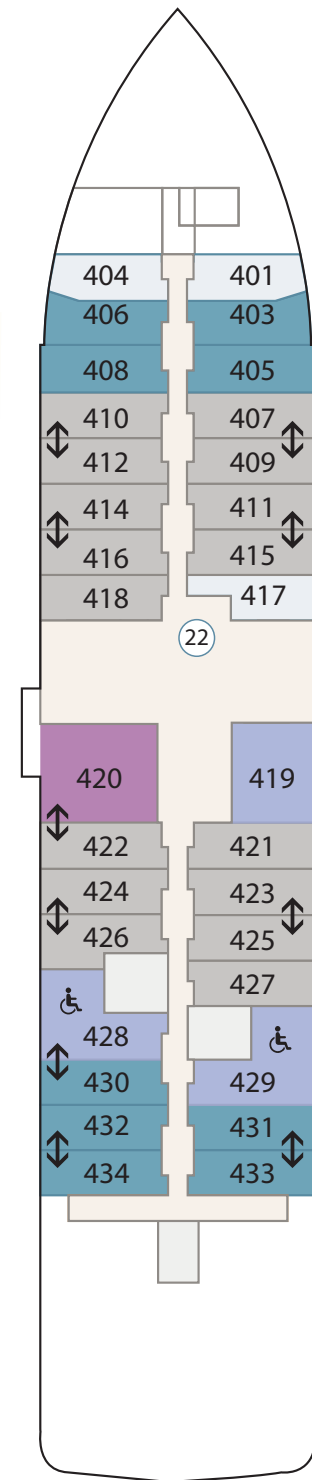

The Greg Mortimer Deck Plan

Deck 8

Deck 7

Deck 6

Deck 5

Deck 4

Deck 3

Cabin Category

- Aurora Stateroom Triple
- Aurora Stateroom Twin
- Balcony Stateroom - C
- Balcony Stateroom - B
- Balcony Stateroom - A
- Balcony Stateroom Superior (formerly Balcony Suite)
- Junior Suite
- Captain's Suite

Ship Features

- ① Change room / mudroom
- ② Zodiac-loading platforms
- ③ Activity launching platform
- ④ Lecture theatre & lounge
- ⑤ Assembly station
- ⑥ Reception
- ⑦ Ship shop
- ⑧ Dining room
- ⑨ Optional private dining room[#]
- ⑩ Library
- ⑪ Gym
- ⑫ Wellness centre / sauna
- ⑬ Sun deck
- ⑭ Observation lounge
- ⑮ Top deck
- ⑯ Bars
- ⑰ Viewing platforms
- ⑱ Hydraulic viewing platforms
- ⑲ Observation decks
- ⑳ Jacuzzis / plunge pools
- ㉑ Medical clinic
- ㉒ Elevator
- ㉓ Bridge