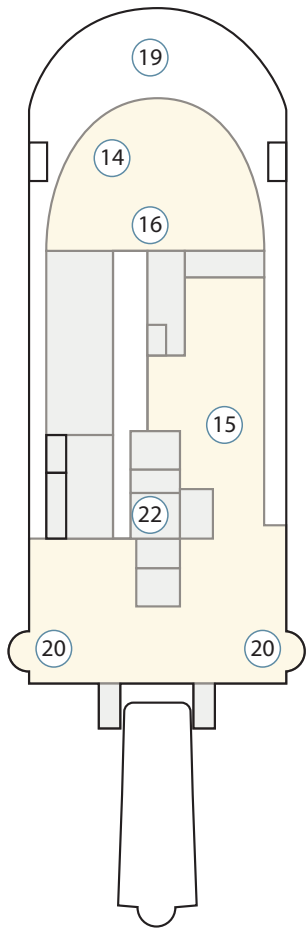

The Greg Mortimer Deck Plan

Deck 8

Deck 7

Deck 6

Deck 5

Deck 4

Deck 3

Cabin Category

- Aurora Stateroom Triple
- Aurora Stateroom Twin
- Balcony Stateroom - C
- Balcony Stateroom - B
- Balcony Stateroom - A
- Balcony Stateroom Superior (formerly Balcony Suite)
- Junior Suite
- Captain's Suite

Ship Features

- ① Change room / mudroom
- ② Zodiac-loading platforms
- ③ Activity launching platform
- ④ Lecture theatre & lounge
- ⑤ Assembly station
- ⑥ Reception
- ⑦ Ship shop
- ⑧ Dining room
- ⑨ Optional private dining room[#]
- ⑩ Library
- ⑪ Gym
- ⑫ Wellness centre / sauna
- ⑬ Sun deck
- ⑭ Observation lounge
- ⑮ Top deck
- ⑯ Bars
- ⑰ Viewing platforms
- ⑱ Hydraulic viewing platforms
- ⑲ Observation decks
- ⑳ Jacuzzis / plunge pools
- ㉑ Medical clinic
- ㉒ Elevator
- ㉓ Bridge