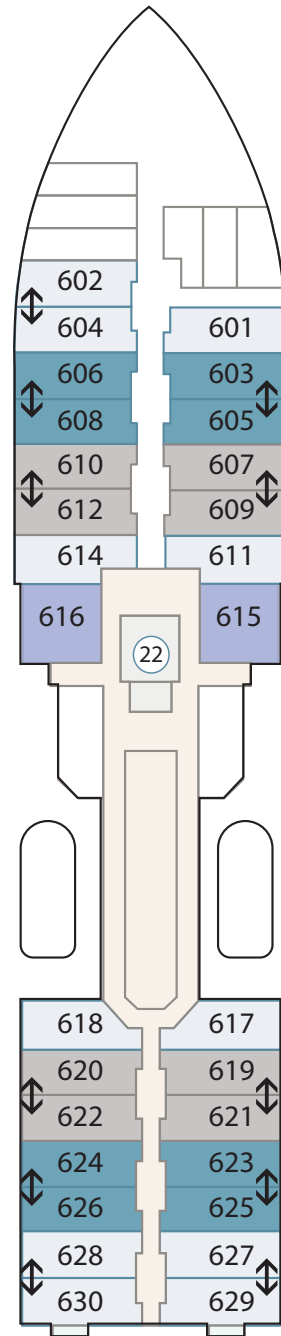

The Greg Mortimer Deck Plan

Deck 8

Deck 7

Deck 6

Deck 5

Deck 4

Deck 3

Cabin Category

- Aurora Stateroom Triple
- Aurora Stateroom Twin
- Balcony Stateroom - C
- Balcony Stateroom - B
- Balcony Stateroom - A
- Balcony Stateroom Superior (formerly Balcony Suite)
- Junior Suite
- Captain's Suite

Ship Features

- ① Change room / mudroom
- ② Zodiac-loading platforms
- ③ Activity launching platform
- ④ Lecture theatre & lounge
- ⑤ Assembly station
- ⑥ Reception
- ⑦ Ship shop
- ⑧ Dining room
- ⑨ Optional private dining room[#]
- ⑩ Library
- ⑪ Gym
- ⑫ Wellness centre / sauna
- ⑬ Sun deck
- ⑭ Observation lounge
- ⑮ Top deck
- ⑯ Bars
- ⑰ Viewing platforms
- ⑱ Hydraulic viewing platforms
- ⑲ Observation decks
- ⑳ Jacuzzis / plunge pools
- ㉑ Medical clinic
- ㉒ Elevator
- ㉓ Bridge