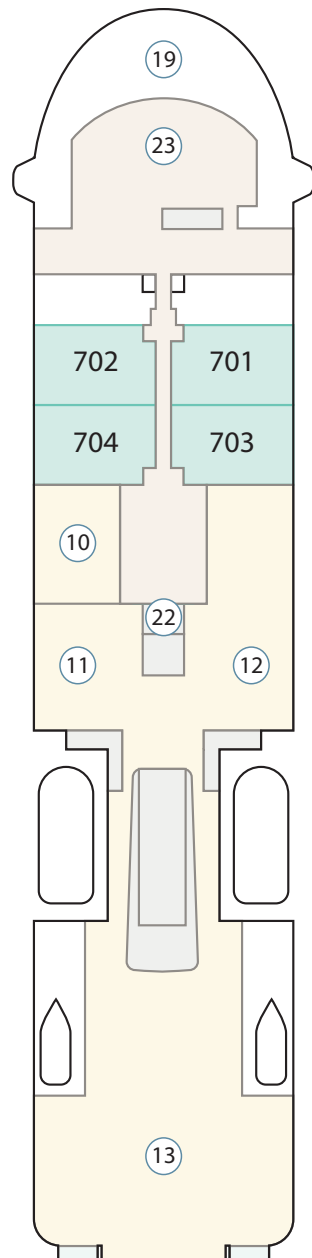

The Greg Mortimer Deck Plan

Deck 8

Deck 7

Deck 6

Deck 5

Deck 4

Deck 3

Cabin Category

- Aurora Stateroom Triple
- Aurora Stateroom Twin
- Balcony Stateroom - C
- Balcony Stateroom - B
- Balcony Stateroom - A
- Balcony Stateroom Superior (formerly Balcony Suite)
- Junior Suite
- Captain's Suite

Ship Features

- ① Change room / mudroom
- ② Zodiac-loading platforms
- ③ Activity launching platform
- ④ Lecture theatre & lounge
- ⑤ Assembly station
- ⑥ Reception
- ⑦ Ship shop
- ⑧ Dining room
- ⑨ Optional private dining room[#]
- ⑩ Library
- ⑪ Gym
- ⑫ Wellness centre / sauna
- ⑬ Sun deck
- ⑭ Observation lounge
- ⑮ Top deck
- ⑯ Bars
- ⑰ Viewing platforms
- ⑱ Hydraulic viewing platforms
- ⑲ Observation decks
- ⑳ Jacuzzis / plunge pools
- ㉑ Medical clinic
- ㉒ Elevator
- ㉓ Bridge